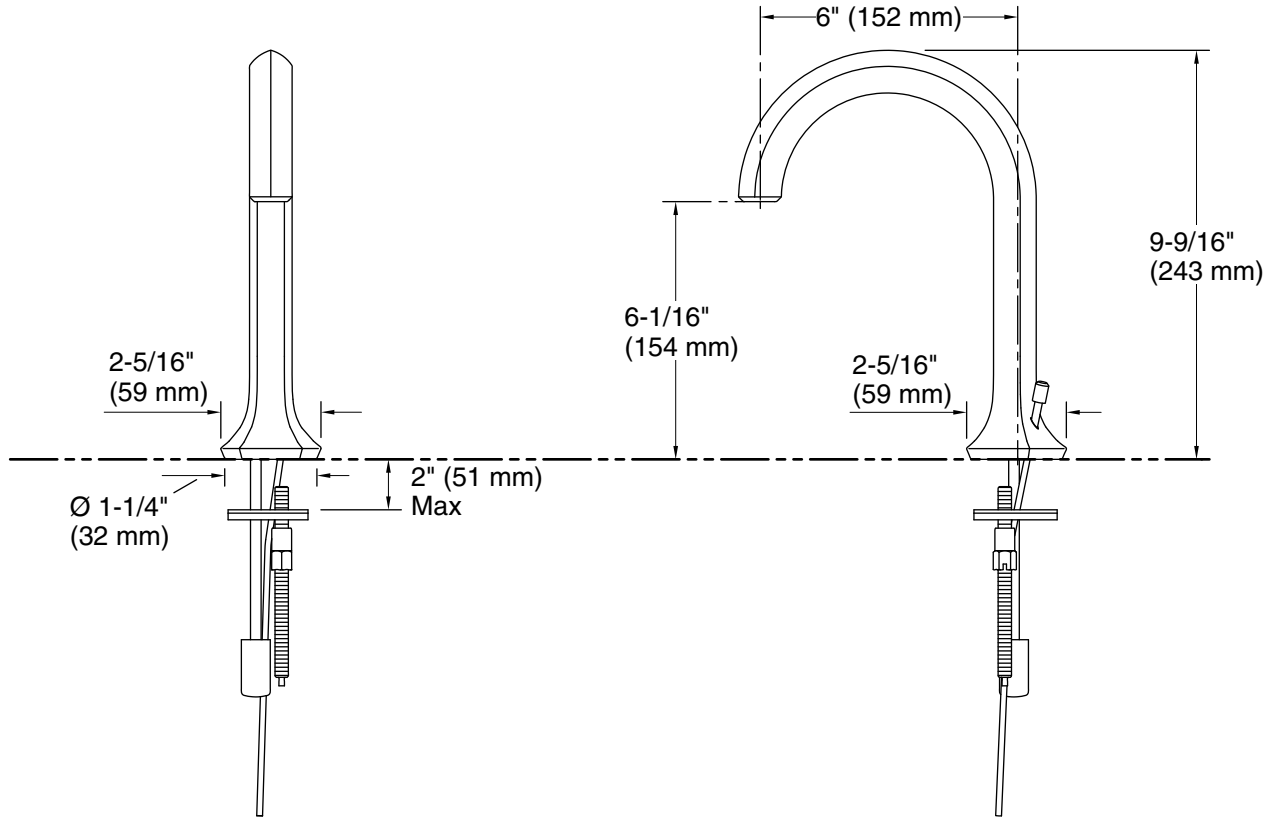

KOHLER® Faucets

Bathroom sink faucet spout with Cane design, 0.5 gpm
K-27008-N

Occasion™

Features

- 6" (152 mm) spout reach
- 0.5 gpm (1.9 lpm) maximum flow rate at 60 psi (4.14 bar)
- Laminar flow delivers a graceful stream of water
- Metal pop-up drain with lift rod and 1-1/4" tailpiece
- Part of the Occasion bathroom faucet and accessory collection

Material

- Premium metal construction for durability and reliability
- KOHLER finishes resist corrosion and tarnishing

Installation

- For 8" - 16" (203 - 406 mm) centers
- Deck-mount

Codes/Standards

ASME A112.18.1/CSA B125.1

For the most current Specification Sheet, go to www.kohler.com.

4-12-2023 22:30 - US/CA/CN/IN/MX

THE BOLD LOOK
OF **KOHLER®**

KOHLER Faucets Bathroom sink faucet spout with Cane design, 0.5 gpm Occasion™ K-27008-N

Technical Information

All product dimensions are nominal.

Faucet:

Flow rate: 0.5 gal/min (1.9 l/min)

Pressure: 60 psi (4.1 bar)

Drain included: Yes

Drain with overflow: Yes

Notes